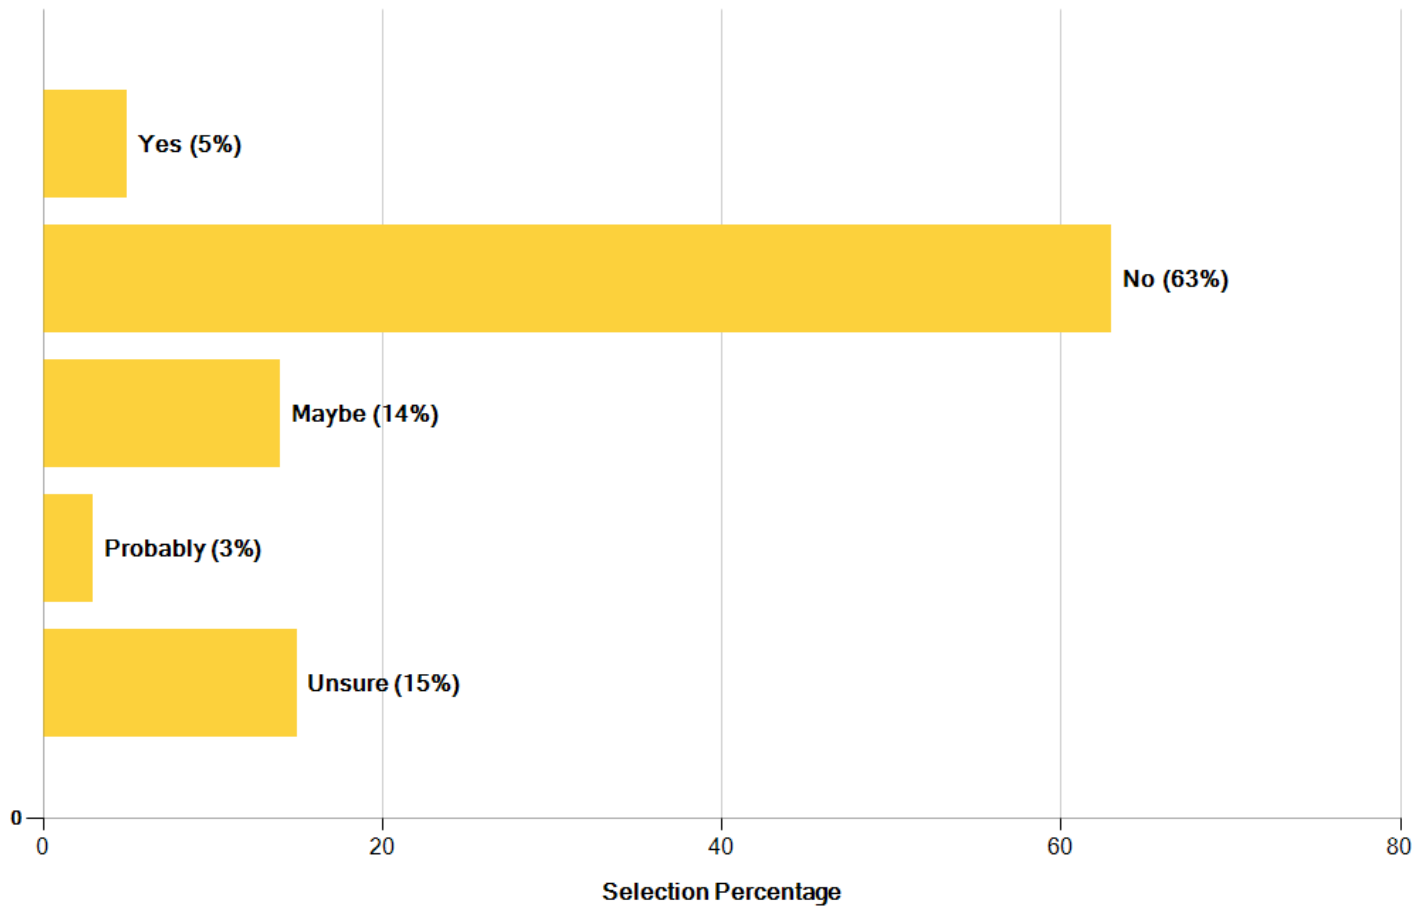

Association Industry COVID-19 Impact Survey

Do you expect layoffs in the next year?