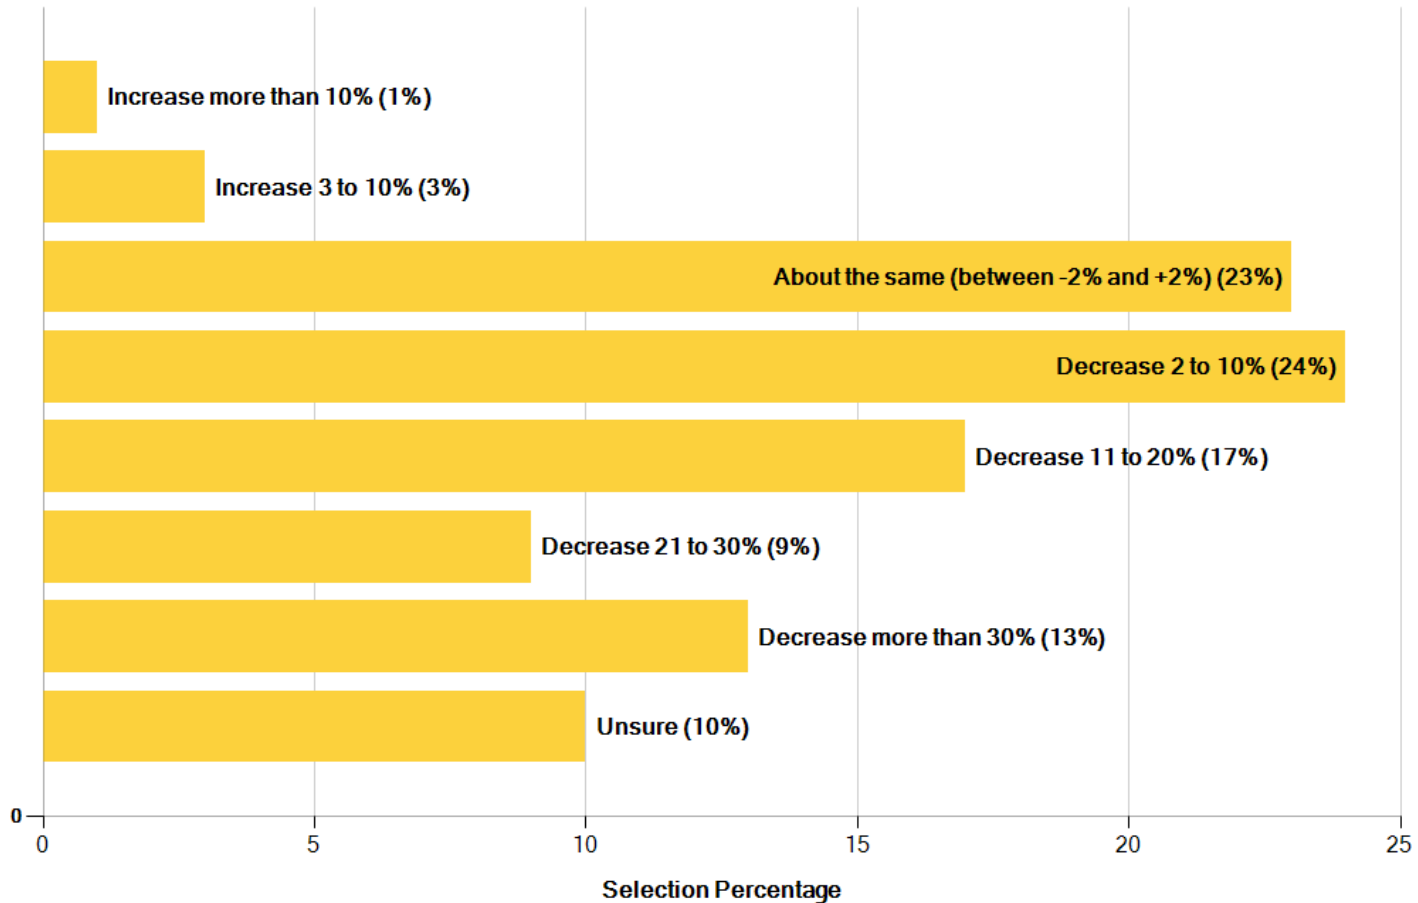

Association Industry COVID-19 Impact Survey

What does your organization forecast for its gross revenue for the next year?